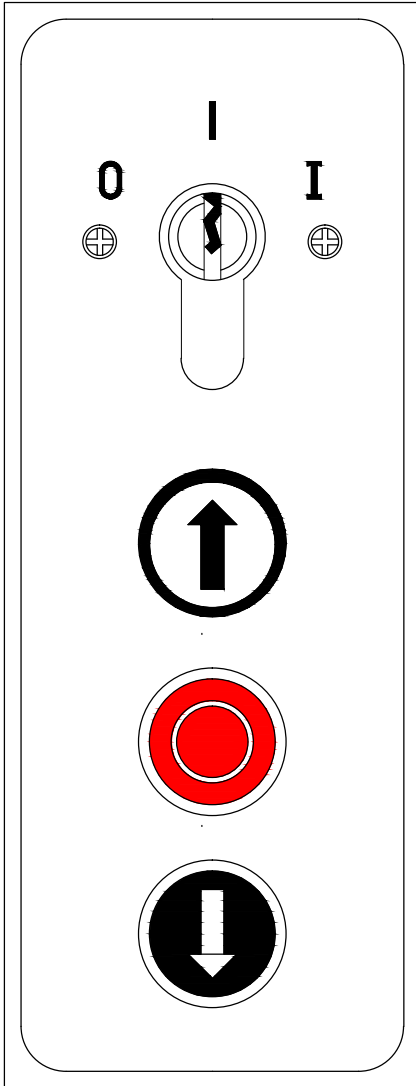

N.C Switch

N.O Switch

Roundthorne Industrial Estate
 Ellard House, Floats Road
 Wythenshawe, Manchester
 M23 9WB
 Tel: 0161 945 4561, e-mail: technical@ellard.co.uk

This drawing is the property of ELLARD LTD, it may not be reproduced without the written authorization of Ellard Limited. All intellectual property rights are expressly reserved

Title

SAPZ 4 (J-APZ 4)
 PUSH BUTTON CONNECTION

Date 09/03/2022

Drawn by DE

Chk'd by AP

Drg # SAPZ 4 Push Button Connection