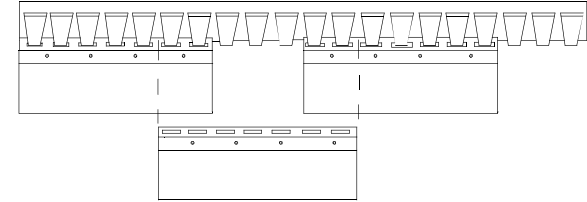

200mm Wide Strips - 35% Overlap

200mm Wide Strips - 75% Overlap

200mm Wide Strips - 100% Overlap

300mm Wide Strips - Minimum Overlap

300mm Wide Strips - 50% Overlap

300mm Wide Strips - Maximum Overlap

400mm Wide Strips - Minimum Overlap

400mm Wide Strips - 50% Overlap

400mm Wide Strips - 100% Overlap

PVC Strip curtain overlap layouts for Neway Stainless Steel hook on hanging system

Title:

Customer:

Site:

Order No.

JOB No.
