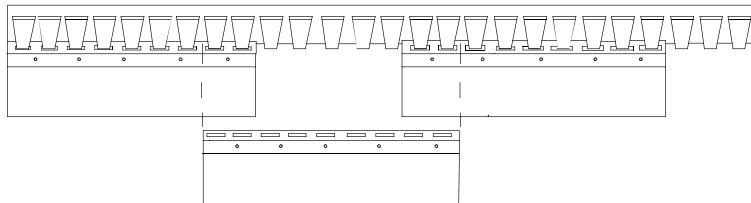

200mm Wide Strips - 35% Overlap

200mm Wide Strips - 75% Overlap

200mm Wide Strips - 100% Overlap

300mm Wide Strips - Minimum Overlap

300mm Wide Strips - 50% Overlap

300mm Wide Strips - Maximum Overlap

400mm Wide Strips - Minimum Overlap

400mm Wide Strips - 50% Overlap

400mm Wide Strips - 100% Overlap

PVC Strip curtain overlap layouts for Neway Stainless Steel hook on hanging system

Title:

Customer:

Site:

Order No.

JOB No.
