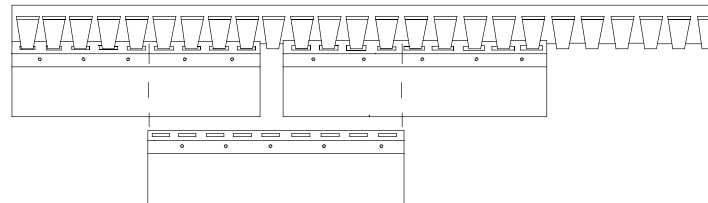

200mm Wide Strips - 35% Overlap

200mm Wide Strips - 75% Overlap

200mm Wide Strips - 100% Overlap

300mm Wide Strips - Minimum Overlap

300mm Wide Strips - 50% Overlap

300mm Wide Strips - Maximum Overlap

400mm Wide Strips - Minimum Overlap

400mm Wide Strips - 50% Overlap

400mm Wide Strips - 100% Overlap

PVC Strip curtain overlap layouts for Neway Stainless Steel hook on hanging system

Title:

Customer:

Site:

Order No.

JOB No.
