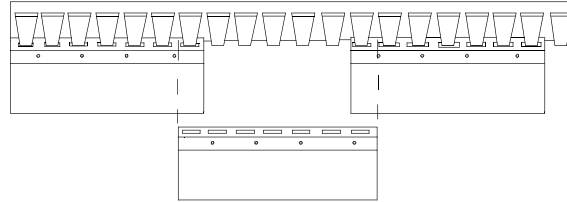

200mm Wide Strips - 35% Overlap

200mm Wide Strips - 75% Overlap

200mm Wide Strips - 100% Overlap

300mm Wide Strips - Minimum Overlap

300mm Wide Strips - 50% Overlap

300mm Wide Strips - Maximum Overlap

400mm Wide Strips - Minimum Overlap

400mm Wide Strips - 50% Overlap

400mm Wide Strips - 100% Overlap

PVC Strip curtain overlap layouts for Neway Stainless Steel hook on hanging system

Title:

Customer:

Site:

Order No.

JOB No.
