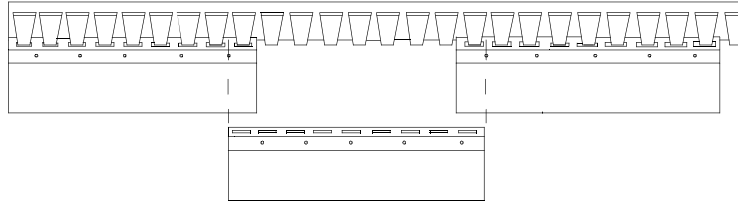

200mm Wide Strips - 35% Overlap

200mm Wide Strips - 75% Overlap

200mm Wide Strips - 100% Overlap

300mm Wide Strips - Minimum Overlap

300mm Wide Strips - 50% Overlap

300mm Wide Strips - Maximum Overlap

400mm Wide Strips - Minimum Overlap

400mm Wide Strips - 50% Overlap

400mm Wide Strips - 100% Overlap

PVC Strip curtain overlap layouts for Neway Stainless Steel hook on hanging system

Title:

Customer:

Site:

Order No.

JOB No.
