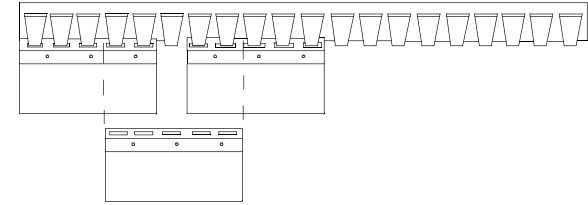

200mm Wide Strips - 35% Overlap

200mm Wide Strips - 75% Overlap

200mm Wide Strips - 100% Overlap

300mm Wide Strips - Minimum Overlap

300mm Wide Strips - 50% Overlap

300mm Wide Strips - Maximum Overlap

400mm Wide Strips - Minimum Overlap

400mm Wide Strips - 50% Overlap

400mm Wide Strips - 100% Overlap

PVC Strip curtain overlap layouts for Neway Stainless Steel hook on hanging system

Title:

Customer:

Site:

Order No.

JOB No.
