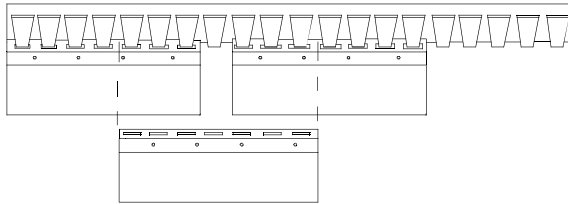

200mm Wide Strips - 35% Overlap

200mm Wide Strips - 75% Overlap

200mm Wide Strips - 100% Overlap

300mm Wide Strips - Minimum Overlap

300mm Wide Strips - 50% Overlap

300mm Wide Strips - Maximum Overlap

400mm Wide Strips - Minimum Overlap

400mm Wide Strips - 50% Overlap

400mm Wide Strips - 100% Overlap

PVC Strip curtain overlap layouts for Neway Stainless Steel hook on hanging system

Title:

Customer:

Site:

Order No.

JOB No.
