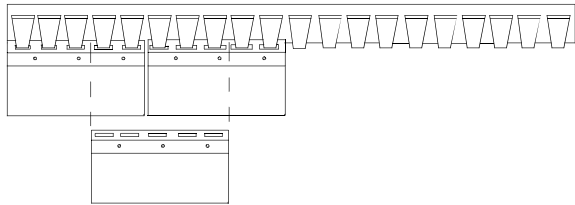

200mm Wide Strips - 35% Overlap

200mm Wide Strips - 75% Overlap

200mm Wide Strips - 100% Overlap

300mm Wide Strips - Minimum Overlap

300mm Wide Strips - 50% Overlap

300mm Wide Strips - Maximum Overlap

400mm Wide Strips - Minimum Overlap

400mm Wide Strips - 50% Overlap

400mm Wide Strips - 100% Overlap

PVC Strip curtain overlap layouts for Neway Stainless Steel hook on hanging system

Title:

Customer:

Site:

Order No.

JOB No.
